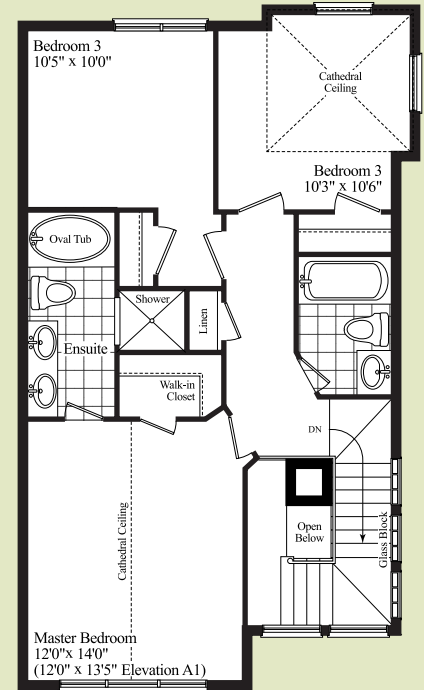

SECOND FLOOR