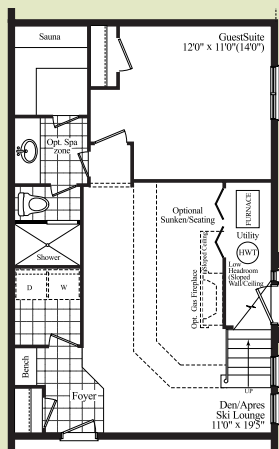

OPT. GROUND FLOOR (Spa Zone Option)