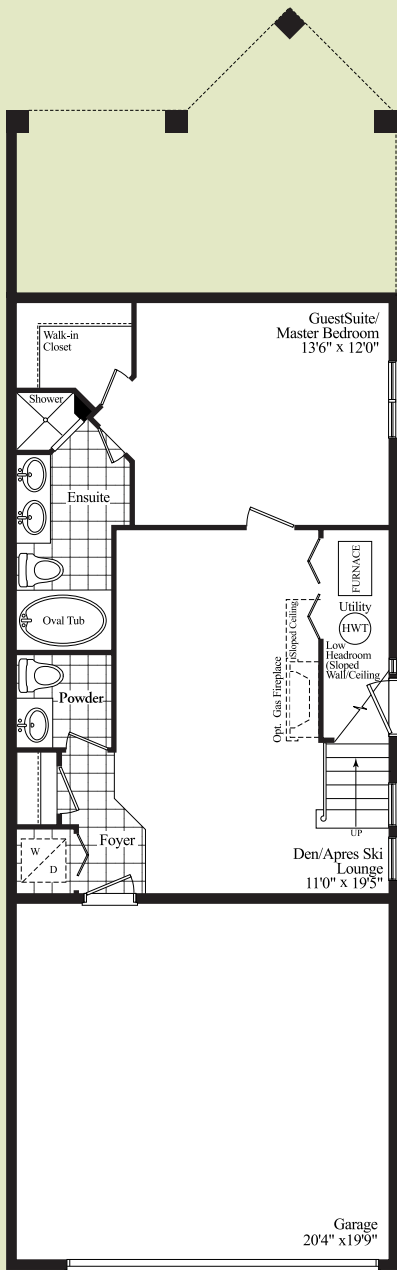

The Tamarack | 2197 SQ. FT.

GROUND FLOOR