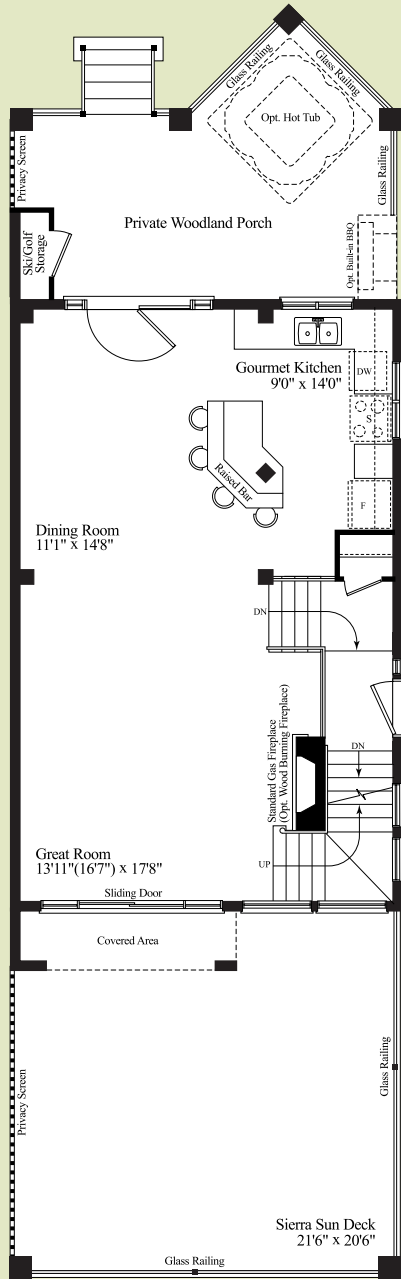

The Tamarack | 2197 SQ. FT.

MAIN LEVEL