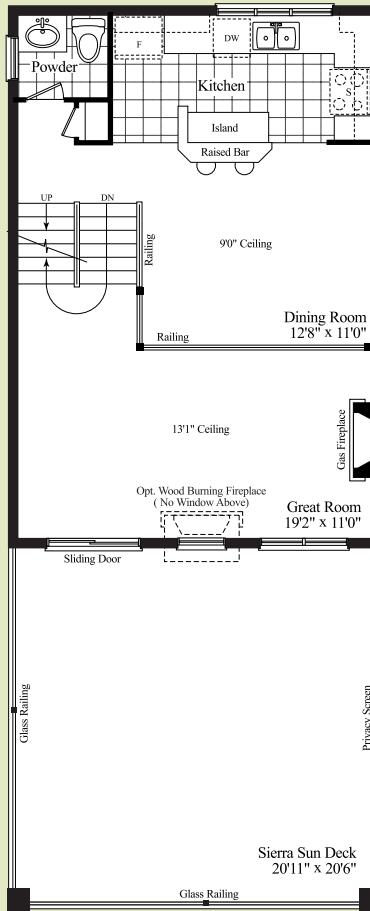

MAIN FLOOR

The Cedar | 1956 SQ. FT.