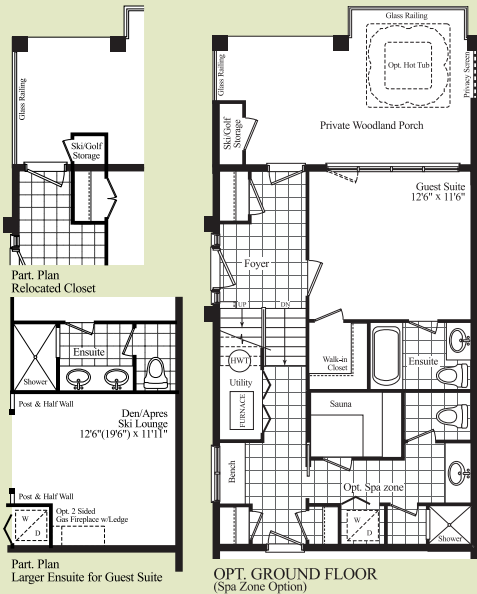

GROUND FLOOR

MAIN FLOOR