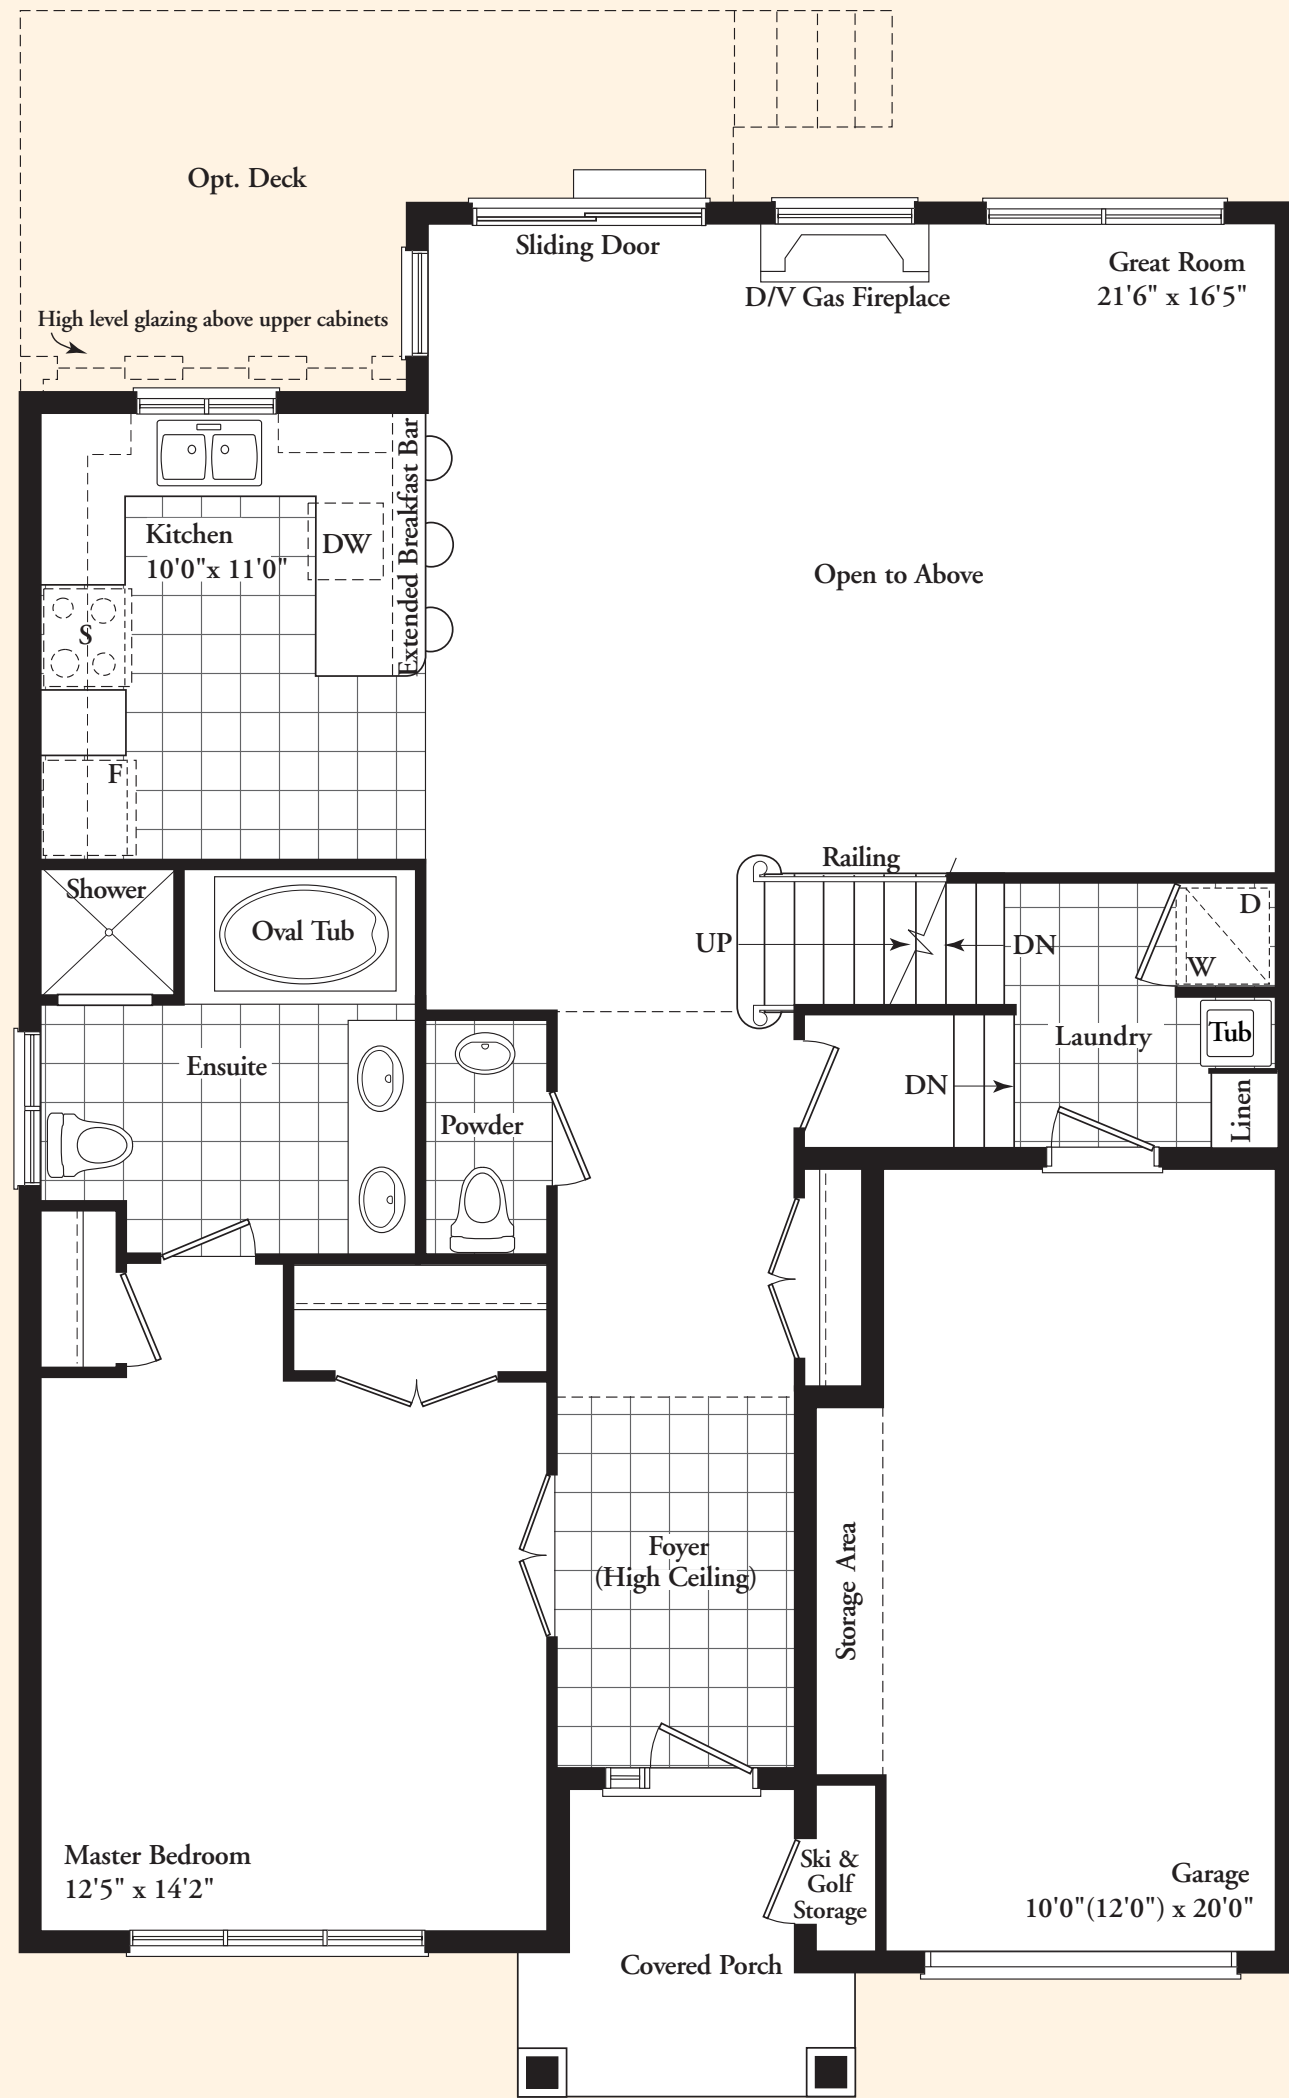

The NICKLAUS

1711 SQ. FT. (with finished basement 2410)

MAIN FLOOR PLAN

LOFT FLOOR PLAN

BASEMENT FLOOR PLAN